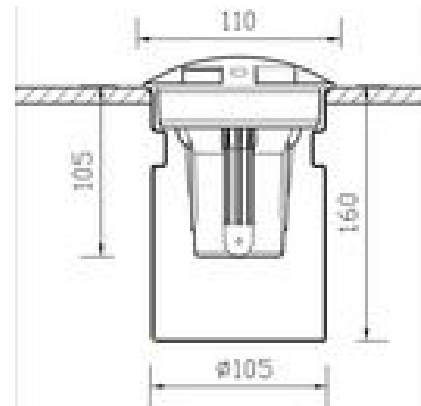

Detail Lighting Limited

Warrington Farm Design Office
Olney (A509)
Bucks
MK46 4HN

Tel: 0845 052 4442

Fax: 0845 052 4443

Email: sales@detallighting.co.uk