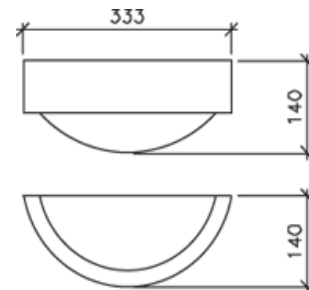

Wall lights - Rania

Dimensions

h 14 0x 330 x 140

Cut-Out Dimensions (mm)

N/A

Why Use This

- Simple design, floating band effect, comfortable on the eye with dimmable light source

Product Code WLRA01

Construction Ceramic plaster band with etched glass

IP Rating 20

Emergency Available? N

Colours / Finish White

Light Source & Voltage 100w Tungsten double-end

Detail Lighting Limited

Warrington Farm Design Office
Olney (A509)
Bucks
MK46 4HN