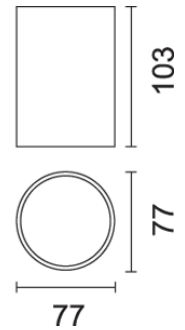

LE LOW ENERGY VERSION AVAILABLE

Detail Lighting Limited

Warrington Farm Design Office
Olney (A509)
Bucks
MK46 4HN

Tel: 0845 052 4442

Fax: 0845 052 4443

Email: sales@detaillighting.co