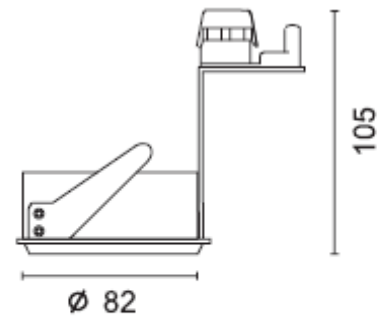

5631

Detail Lighting Limited

Warrington Farm Design Office

Olney (A509)

Bucks

MK46 4HN

Tel: 0845 052 4442

Fax: 0845 052 4443

Email: sales@detaillighting.co.uk