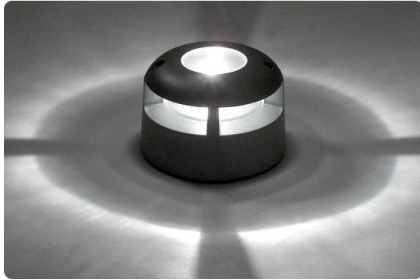

Outdoor lighting - Pavo

Product Code Bio92050Steel

Bio92050black

Bio92050Silver

Construction Die cast aluminium

IP Rating 67

Emergency Available? N/A

Colours / Finish Brushed steel, black, silver

Most RAL colours to order

Light Source & Voltage 12v MR16 50w

3w & 5w Low Energy 
LED versions available

Special Notes Top diffuser can be blanked off

12v MR16 Internal transformer

LED versions use driver 4 & 6

Dimensions

155mm, height 110mm

Why Use This

Wall or floor mounted, Horizontal floor wash effect

Creative patterns of light are created

Detail Lighting Limited

Warrington Farm Design Office
Olney (A509)
Bucks
MK46 4HN