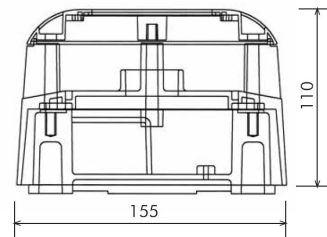

Dimensions

155mm, height 110mm

Why Use This

Wall or floor mounted, Horizontal floor wash effect

Creative patterns of light are created

Detail Lighting Limited

Warrington Farm Design Office
Olney (A509)
Bucks
MK46 4HN