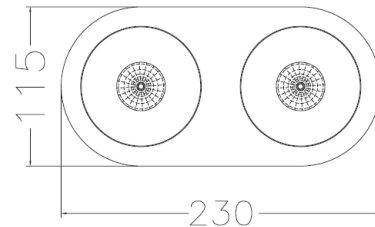

Downlights – Oval Twin

Product Code RRA0022PS Silver
RRA0022PS White

Construction Steel housing &
internal parts die-cast

IP Rating 20

Emergency Available? Y

Colours / Finish White or silver

Light Source & Voltage 2 x 12v 50w MR16
LOW ENERGY VERSION AVAILABLE 

Special Notes N/A

Dimensions (mm)
h 86 x 230 x 115
Cut-Out Dimensions (mm)
93 x 208

Why Use This

- Pin-spot down light with complete control of glare
- Tilting lamp position

Detail Lighting Limited
Warrington Farm Design Office
Olney (A509)
Bucks
MK46 4HN