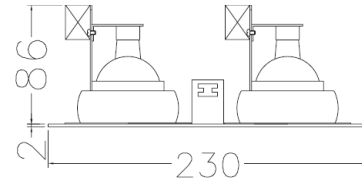

Downlights – Oval Twin

Product Code RRA0022PS Silver
RRA0022PS White

Construction Steel housing &
internal parts die-cast

IP Rating 20

Emergency Available? Y

Colours / Finish White or silver

Light Source & Voltage 2 x 12v 50w MR16
LOW ENERGY VERSION AVAILABLE 

Special Notes N/A

Dimensions (mm)
h 86 x 230 x 115
Cut-Out Dimensions (mm)
93 x 208

Why Use This

- Pin-spot down light with complete control of glare
- Tilting lamp position

Detail Lighting Limited
Warrington Farm Design Office
Olney (A509)
Bucks
MK46 4HN