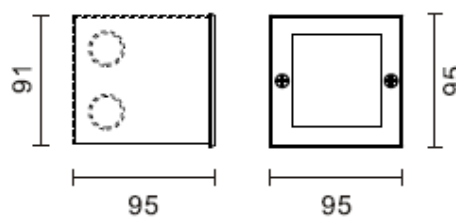

Detail Lighting Limited

Warrington Farm Design Office
Olney (A509)
Bucks
MK46 4HN

Tel: 0845 052 4442

Fax: 0845 052 4443

Email: sales@detaillighting.co.uk