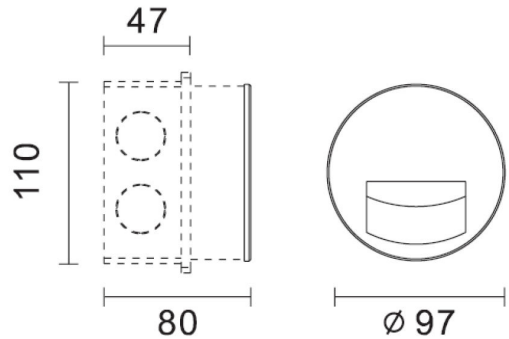

'Lighting in detail'
t.0845 0524442

Dimensions
diameter 97mm

Cut-Out Dimensions (mm)
Recess pot 110mm x 80mm deep

Why Use This
Tough LED floor washer
Complete with internal power supply
for easier connections
Simple but stylish,

Product Code IGOPLD

Construction Diecast aluminium, toughened
glass

IP Rating 65

Emergency Available? N

Colours / Finish Silver 9006

Light Source & Voltage 1.2w LED 

Special Notes Built-in power supply in
plastic housing