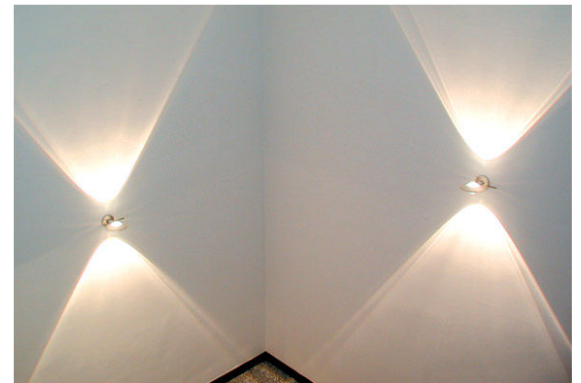

Wall lights – Occhio Verticale

Product Code WLOC-PURO A

WLOC-PURO D

WLOC-PURO E

Construction Aluminium & glass

IP Rating 20

Emergency Available? N

Colours / Finish Matt aluminium, Chrome

Light Source & Voltage 100w max tungsten

Special Notes 4 head options available

Dimensions
Head dia. 160mm

Why Use This

- Stylish yet subtle German design. Different head options give a striking light effect on vertical surfaces