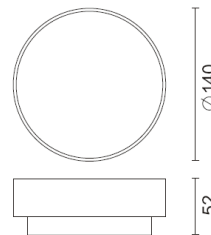

Light Source & Voltage

240v 9w GX53

Special Note Miniature fixture for ambient light and interest.
Integral gear