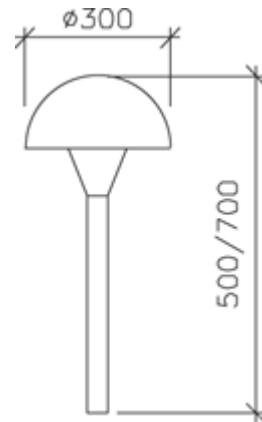

'Lighting in detail'

t.0845 0524442

Outdoor Lighting - Mushroom

Product Code OLMU5554

Construction Die-cast aluminium

IP Rating 54

Emergency Available? N

Colours / Finish Deep bronzed, other finishes to order

Light Source & Voltage 240v E14 SES, max 60w

SES retrofit 9w 

Special Notes Supplied with 1.5m insulated cable

Post ends, in a spike for mounting in soft substrate, cable exit from the side

Dimensions

300mm dia,

post of 500mm – 700mm

Why Use This

Simple domed head, gives a wide and soft spread of light for lawns & paths, post height can be adjusted. Disappears between bushes
Can be supplied as low energy

Detail Lighting Limited