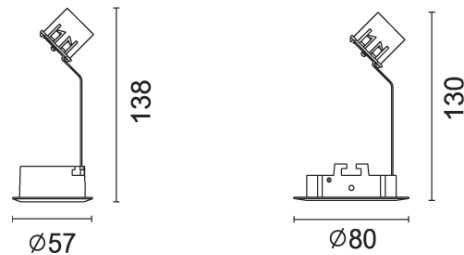

Downlights - Musca

Product Code DLMU01WHITE

DLMU01SILVER

DLMU01NICKEL

Construction Die-cast aluminium

IP Rating 20

Emergency Available? Y

Colours / Finish White, Silver, Black, Polished finish

Light Source & Voltage 12v 50w MR16

 **LOW ENERGY
VERSION AVAILABLE**

Special Notes Matching version MR11 35mm available

Dimensions (mm)
h 90 x 80

Cut-Out Dimensions (mm)
69

- Why Use This

- Affordable, die-cast quality downlight.
- Anti-glare baffle, OPTIONAL.
No damage to ceiling when re-lamping
- Small 35mm version available