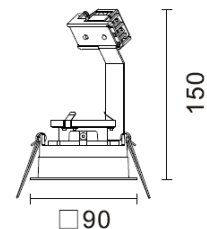

## Downlights – Multiquadro deep

**Product Code** DL5740WHITE  
DL5740SILVER

**Construction** Die housing

**IP Rating** 20

**Emergency Y  
Available?**

**Colours / Finish** White or silver 9006

**Light Source &  
Voltage** 12v 50w MR16

**Special Notes** Supplied with  
anti-glare cone  
which is also  
detachable

**Dimensions (mm)**  
h 110mm x90mm x 90mm  
**Cut-Out Dimensions (mm)**  
84mm x 84mm

### Why Use This

- Superior quality die-cast product. Easy re-lamping and no damage to ceiling.
- Also available as twin version 159mm x 84mm

Detail Lighting Limited

Warrington Farm Design Office  
Olney (A509)  
Bucks  
MK46 4HN