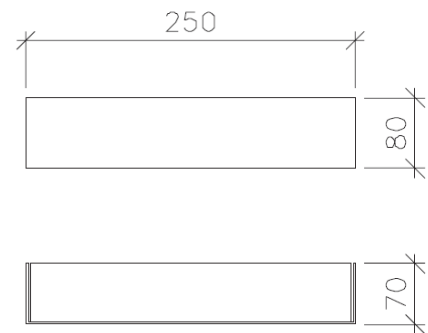

Wall lights Miram

Dimensions (mm)
h 80 x 250 x 70

Why Use This

-Minimal design, contemporary up/down wash of light onto wall. Great in bedrooms and dining spaces. Brushed steel finish. Dimmable tungsten or high energy T5 low energy sources

Product Code WLMIO1

Construction Stainless Steel & glass diffusers

IP Rating 20

Emergency Available? N

Colours / Finish Brushed aluminium.

Light Source & Voltage 100w TH-DE tungsten or low energy T5  to order

Special Notes Alternative sizes available up to 600mm long

Detail Lighting Limited

Warrington Farm Design Office
Olney (A509)
Bucks
MK46 4HN

Tel: 0845 052 4442

Fax: 0845 052 4443

Email: sales@detaillighting.co.uk