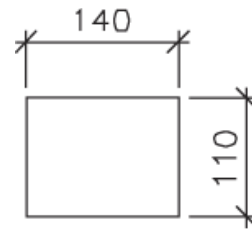

Wall lights – Miram Mini

Dimensions

w140 x h110mm

Why Use This

- Minimal design, contemporary up/down wash of light onto wall. Great in bedrooms and dining spaces. Brushed steel finish. Dimmable tungsten or high efficiency T5 low energy sources, in the Miram range

Product Code SL100

Construction Stainless steel & glass diffusers

IP Rating 20

Emergency Available? N

Colours / Finish Brushed aluminium.

Light Source & Voltage 60w TH-DE tungsten

Special Notes Alternative sizes available up to 600mm long, see Miram range