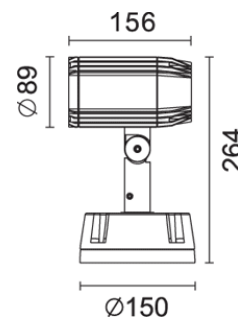

Detail Lighting Limited

Warrington Farm Design Office
Olney (A509)
Bucks
MK46 4HN

Tel: 0845 052 4442

Fax: 0845 052 4443

Email: sales@detaillighting.co.uk