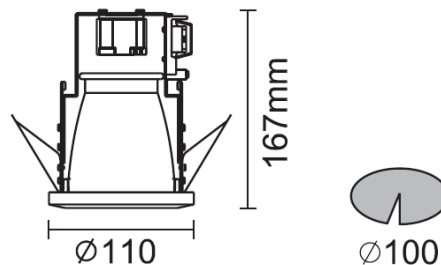

**Light Source & Voltage** 18w Tc-T 3000k

warm white 

**Special Notes** Rear bracket allows  
fixture height from  
145mm – 170mm,  
adjustable on site

Supplied with electronic  
ballast  
1-10v dimming.

Non dimming electronic  
ballast version to order

**Dimensions (mm)**  
height 155

**Cut-Out Dimensions (mm)**  
100

### Why Use This

- Smallest product to meet L2 requirements
- minimal cut-out dimension
- IP44 as standard, not just for wet areas