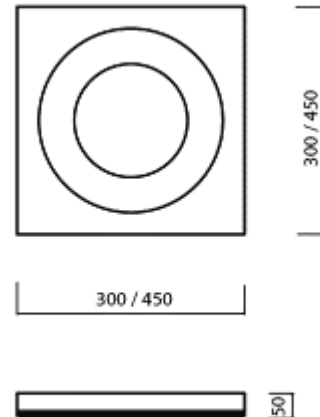

Detail Lighting Limited

Warrington Farm Design Office

Olney (A509)

Bucks

MK46 4HN

Tel: 0845 052 4442

Fax: 0845 052 4443

Email: sales@detaillighting.co.uk