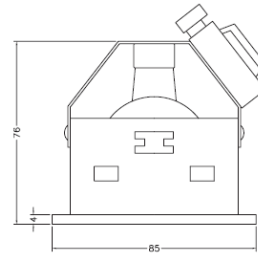

Detail Lighting Limited

Warrington Farm Design Office
Olney (A509)
Bucks
MK46 4HN

Tel: 0845 052 4442

Fax: 0845 052 4443

Email: sales@detaillighting.co.uk