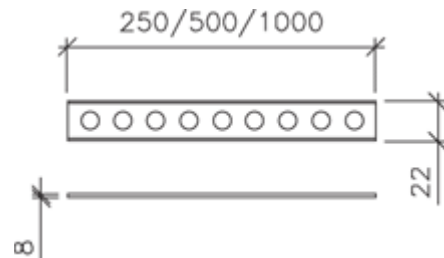

Dimensions

1000mm x 22mm x 8mm

500mm x 22mm x 8mm

250mm x 22mm x 8mm

Why Use This

Versatile, compact IP65 LED bar for many uses, Outdoor as well as indoor kitchens, pelmets. Ideal in bathrooms

Ultra reliable and easy to connect; pre-leaded with male and female connector
RGB versions available for edge lighting and colour change control