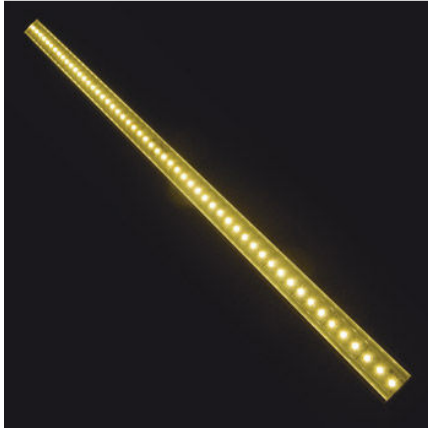

t.0845 0524442

Outdoor lighting – Striplight

Product Code OLLBR1000mmWW

OLLBR500mmWW

OLLBR250mmWW

Construction Die-cast Aluminium

IP Rating 65

Emergency Available? N

Colours / Finish Steel

Light Source & Voltage 4w/m Superbright Epistar LED warm white 3500k . 90 deg lens

24v DC supply

Special Notes Requires remote driver type 1

RGB version available

Supplied pre-leaded with male & female connections

Dimensions

1000mm x 22mm x 8mm

500mm x 22mm x 8mm

250mm x 22mm x 8mm

Why Use This

Versatile, compact IP65 LED bar for many uses, Outdoor as well as indoor kitchens, pelmets. Ideal in bathrooms

Ultra reliable and easy to connect; pre-leaded with male and female connector
RGB versions available for edge lighting and colour change control