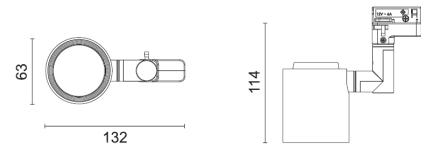

Detail Lighting Limited

Warrington Farm Design Office
Olney (A509)
Bucks
MK46 4HN