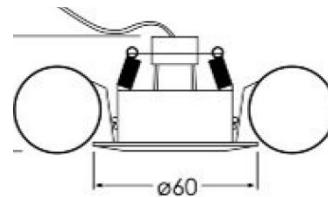

MR11

Detail Lighting Limited

Warrington Farm Design Office
Olney (A509)
Bucks
MK46 4HN

Tel: 0845 052 4442

Fax: 0845 052 4443

Email: sales@detallighting.co.uk