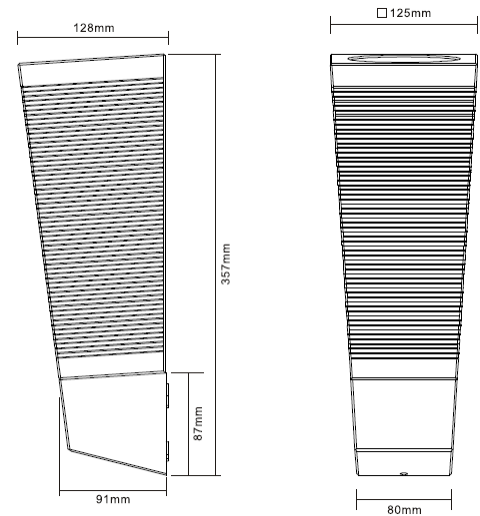

Wall lights

Dimensions

H 357mm x 125mm x 125mm

Why Use This

- High quality glass product, a distinctive design. With low energy light source meets L2 requirements

Product Code HAZ26 wall

Construction Solid hand made crystal glass
Chromed pressed metal chrome

IP Rating 20

Emergency Available? N

Colours / Finish Internally etched glass cylinder

Light Source & Voltage 26w TC-D (comp. fluorescent) 
15w retro-fit low energy
75w tungsten dimmable

Special Notes Ballast mounted in base of wall plate