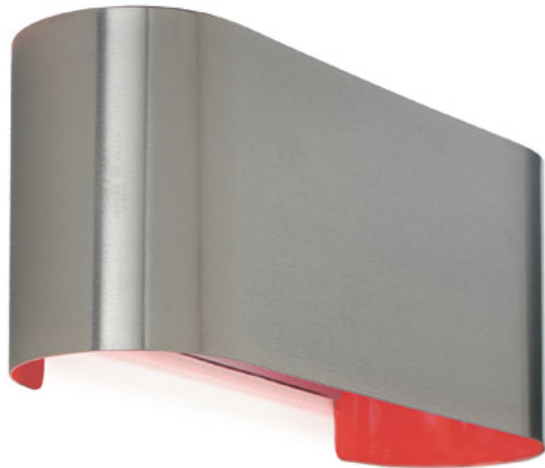

## Wall lights - Eco

Lucente

### Dimensions (mm)

260 x 110 x 90

360 x 110 x 90

600 x 110 x 90

### Why Use This

- Wrapped stainless steel band of contemporary design.
- Distinctive optional red filter for touch of elegance

Low energy versions as standard.

**Product Code** DLECO260

DLECO360

DLECO 600

**Construction** Brushed stainless steel,  
painted internals

**Emergency Available?** No

**Colours / Finish** Brushed stainless Steel.  
With White or Red powder  
coated internal.

**Light Source & Voltage** 240v 60w Tungsten double-  
end