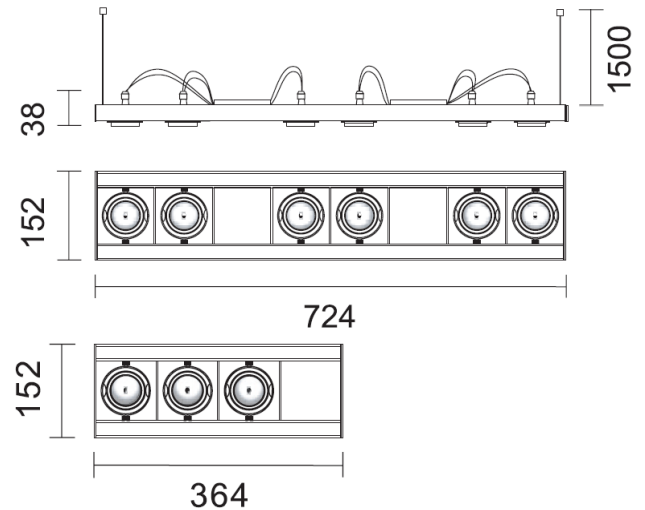

'Lighting in detail'

t.0845 0524442

Suspended lights – Dorado

Product Code SLDOMR16x3

SLDOMR16x6

Construction Die-cast aluminium

IP Rating 20

Emergency Available? N

Colours / Finish Silver

Light Source & Voltage 3x 12v 50w MR16

6 x 12v 50w MR16

Special Notes 1.5m suspensions included. Part of a complete family of sizes & lamp types

Dimensions

364 x 152 x 38mm, 1500mm drop

724 x 152 x 38mm, 1500mm drop

Why Use This

Modern, sharp-edged design, all die cast materials

Full rotation of heads, ideal for display highlighting or dropped from tall ceilings

Detail Lighting Limited

Warrington Farm Design Office
Olney (A509)
Bucks
MK46 4HN