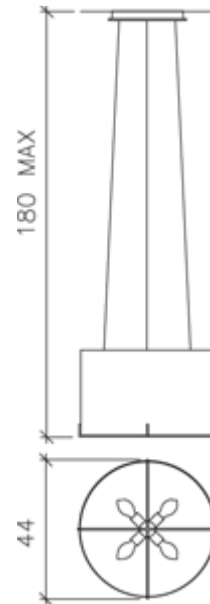

t.0845 0524442

Suspended lights - Diadem

Product Code SLDIo1aRED
SLDIo1bWHITE

Construction Blown glass etched diffusion

IP Rating 20

Emergency Available? N

Colours / Finish Glass metacrilate diffuser WITH RED OUTER,
OR WHITE.

Light Source & Voltage 100w dimmable tungsten

Special Notes Low energy versions to order, call for details

Dimensions

dia. 440mm x 295mm, max drop
1800mm

Why Use This

- Ultra cool. Italian styling,
Signature product. Incorporates a
chromed metal frame underneath.
Timeless design