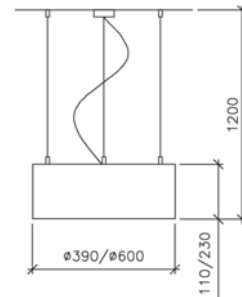

t.0845 0524442

Suspended lights - Cyclos pendant

Dimensions

- Small size 390mm dia. 110mm high, drop length 1200mm
- Large size 600mm dia. 230mm height. Drop length 1200mm

Why Use This

-A symbolic ring shape, As a family Cylos is available in pendant, wall, table, floor and free-standing versions

Product Code WL012072WH small

WL012073SIL small

WL012074WH large

WL012075SIL large

Construction Body of powder coated aluminium, with inner diffuser made of glossy opal acrylic

IP Rating 20

Emergency Available? N

Colours / Finish Matt white, silver 9006

Brushed stainless to order

Light Source & Voltage Low energy 1x55w T5 circular 

Low energy 5x18w Tc-d electronic 

Special Notes Please call for dimming options

Detail Lighting Limited