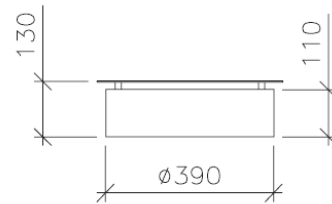

Wall /ceiling lights Cyclos

Dimensions

- Small size 390mm dia. 110mm height

Why Use This

-A symbolic ring shape, As a family Cyclos is available in pendant, wall, table, floor and free-standing versions

Product Code WL012070 WHITE

WL012070 SILVER

Construction Body of powder coated aluminium, with inner diffuser made of glossy opal acrylic

IP Rating 20

Emergency Available? N

Colours / Finish Matt white, silver 9006

Light Source & Voltage Low energy 1x55w T5 circular 