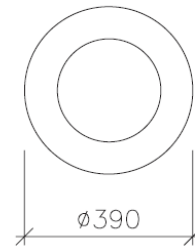

Wall /ceiling lights Cyclos

Dimensions

- Small size 390mm dia. 110mm height

Why Use This

-A symbolic ring shape, As a family Cyclos is available in pendant, wall, table, floor and free-standing versions

Product Code WL012070 WHITE

WL012070 SILVER

Construction Body of powder coated aluminium, with inner diffuser made of glossy opal acrylic

IP Rating 20

Emergency Available? N

Colours / Finish Matt white, silver 9006

Light Source & Voltage Low energy 1x55w T5 circular 