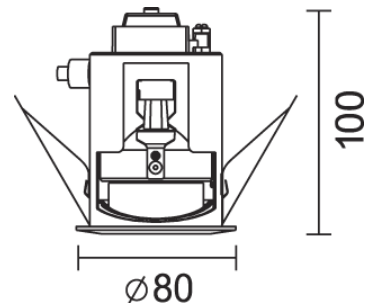

Downlights - Corona

Product Code DLCOR01

Construction Die cast aluminium & steel

IP Rating 20

Emergency Available? Y

Colours / Finish White

Light Source & Voltage 12v 50w MR16 (forward heat)

 **NEW LOW ENERGY VERSION AVAILABLE**

Special Notes Please contact Detail for recommended lamps. Rear can is not fire rated. Fire hoods available from Detail

Dimensions (mm)

h 100 x 76

Cut-Out Dimensions (mm)

68

Why Use This

- Sophisticated dark-light look
- Rear housing maintains protection around rear of product
- Rear can installed first.
- tilts to 30 degrees. Superior control of glare
- Suitable for use with fire- covers