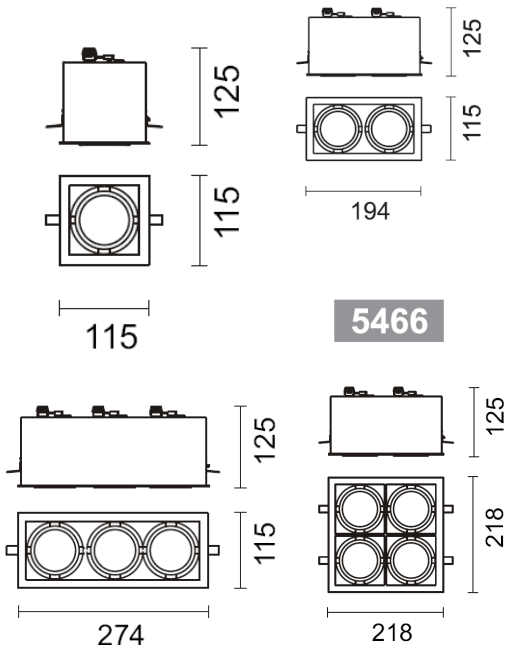

Why Use This

- Superior quality but affordable product used by professionals. Easy re-lamping and no damage to ceiling.
- Complete range available in 1/2/3 & 4 lamp versions