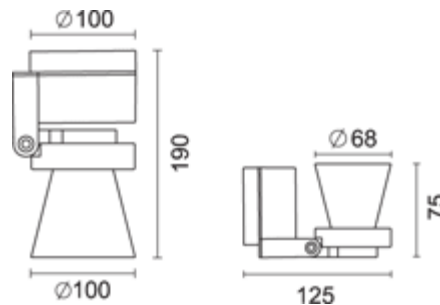

t.0845 0524442

Ceiling spotlight - Ceti

Dimensions

head dia 100mm (35w CDM-tC)

head dia 68mm (50w MR16)

Why Use This

- Smart integrated spotlight, versatile for wall or ceiling mounting
- Base rotates 350deg for easy aiming
- Easy to install and available for all accessories

Product Code DLCono 35w
DLCono 50w

Construction Die-cast aluminium

IP Rating N/A

Emergency Available? N

Colours / Finish Matt white 9003 / Silver 9006

Light Source & Voltage 35w CDM-tC 
12v 50w MR16

Special Notes integral electronic ballast
integral electronic dimmable transformer
Note, full range of honeycomb louvres, spreading lenses and coloured glasses available