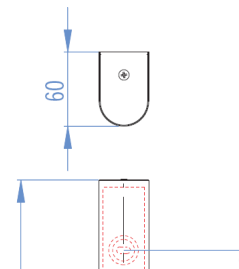

Bathroom lights - Castor

Dimensions
h 60 x 600 x 80

Product Code BLCA01

Construction Chromed steel & polycarbonate diffuser

IP Rating 44 

Emergency Available? N

Colours / Finish Chromed steel

Light Source & Voltage 1 x 14w T5 

Special Notes IP rated low energy fixture meets Part P of Building Regulations. Versions with pull-cord available to order.

Can be installed in zones 2 & 3

Why Use This

- Discreet classic design of mirror light. When added to overhead lighting it provides sufficient vertical lighting to the face.