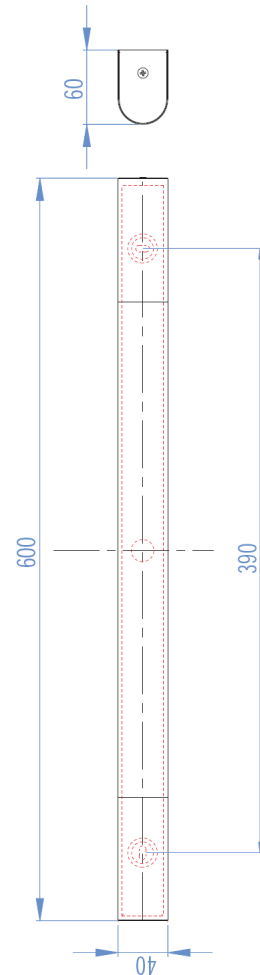

Bathroom lights - Castor

Dimensions
h 60 x 600 x 80

Product Code BLCA01

Construction Chromed steel & polycarbonate diffuser

IP Rating 44 

Emergency Available? N

Colours / Finish Chromed steel

Light Source & Voltage 1 x 14w T5 

Special Notes IP rated low energy fixture meets Part P of Building Regulations. Versions with pull-cord available to order.

Can be installed in zones 2 & 3

Why Use This

- Discreet classic design of mirror light. When added to overhead lighting it provides sufficient vertical lighting to the face.

t.0845 0524442

Bathroom lights - Castor

Product Code BLCA01

Construction Chromed steel & polycarbonate diffuser

IP Rating 44 

Emergency Available? N

Colours / Finish Chromed steel

Light Source & Voltage 1 x 14w T5 

Special Notes IP rated low energy fixture meets Part P of Building Regulations. Versions with pull-cord available to order.

Can be installed in zones 2 & 3

Detail Lighting Limited

Warrington Farm Design Office
Olney (A509)
Bucks
MK46 4HN