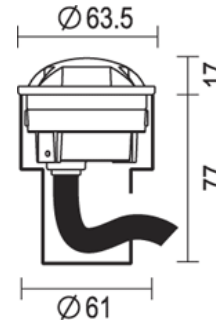

External Lighting – Capella 6

Product Code DLST6

Construction Aluminium & Steel

IP Rating 67

Emergency Available? N

Colours / Finish Matt silver

Light Source & Voltage LED board 1.5w total ,
24v cool white

Special Notes Requires remote driver / transformer,
type 1

Supplied complete with ground
recessing pot

Dimensions

63mm dia x 77mm

Cut-Out Dimensions (mm)

61mm

-Why Use This

Highest quality die-cast outdoor
products, long life and low energy
Different light spread options
available in the range, please call for
information.