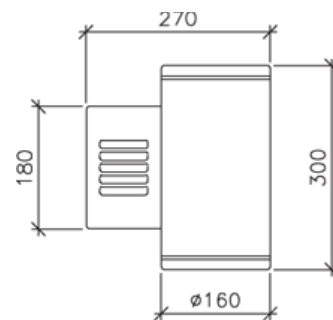

Outdoor lighting – Canis

Product Code DLDE35W
DLDE70W

Construction Diecast Aluminium

IP Rating 54

Emergency Available? N/A

Colours / Finish Matt black or silver

Light Source & Voltage 35w / 70w G12 CDM-T  warm white
40deg, other beam angles to order

Special Notes Single lamp fixture for up & down light

Dimensions

300mm x 160mm dia

Why Use This

High quality die-cast body, complete with internal gear, varying beam angles by request

Detail Lighting Limited