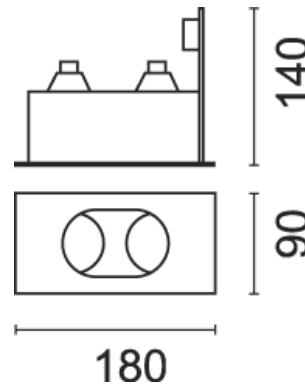

Why Use This

modern styling, adjustable lamps, discreet effect

Detail Lighting Limited

Warrington Farm Design Office
Olney (A509)
Bucks
MK46 4HN

Tel: 0845 052 4442

Fax: 0845 052 4443

Email: sales@detaillighting.co.uk