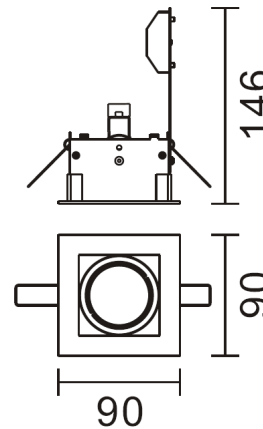

t.0845 0524442

Downlights - ARA

Dimensions (mm)

h 145 x 90x90

Cut-Out Dimensions (mm)

80x80

Why Use This

professional quality, fixed
downlight, low glare.
Affordable modern styling

Product Code DLAR01SILVER

Construction aluminium & steel

IP Rating 20

Emergency Available? Y

Colours / Finish Silver (WHITE TO ORDER)

Light Source & Voltage 12v 50w MR16

**LE LOW ENERGY
VERSION AVAILABLE**

Special Notes