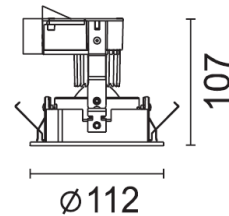

5370

Special Notes

Detail Lighting Limited
Warrington Farm Design Office
Olney (A509)
Bucks
MK46 4HN

Tel: 0845 052 4442

Fax: 0845 052 4443