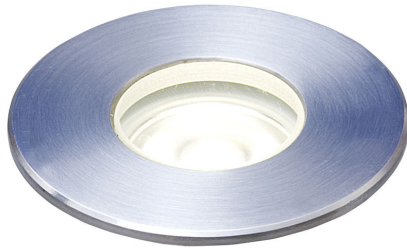

Outdoor lighting - Allegro

Product Code DLLLAL3w

Construction Aluminium, stainless steel

IP Rating 67

Emergency Available? N

Colours / Finish Brushed stainless steel

Light Source & Voltage High power LED 3w 

warm white 24deg, dimmable

Special Notes Comes complete with recessing pot,
48 x 80mm x 72mm
REQUIRES REMOTE 12vDC LED

driver type 1

Dimensions

50mm x 68mm

Cut-Out Dimensions (mm)

44mm

Why Use This