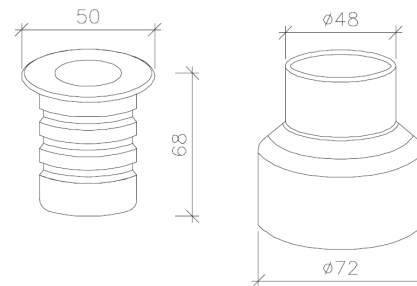

Outdoor lighting - Allegro

Product Code DLLLAL3w

Construction Aluminium, stainless steel

IP Rating 67

Emergency Available? N

Colours / Finish Brushed stainless steel

Light Source & Voltage High power LED 3w 

warm white 24deg, dimmable

Special Notes Comes complete with recessing pot,
48 x 80mm x 72mm
REQUIRES REMOTE 12vDC LED

driver type 1

Dimensions

50mm x 68mm

Cut-Out Dimensions (mm)

44mm

Why Use This

Low energy, high output LED cool to touch

Smallest dimensions, dimmable with 12v DC

Detail Lighting Limited

Warrington Farm Design Office
Olney (A509)
Bucks
MK46 4HN

Tel: 0845 052 4442

Fax: 0845 052 4443

Email: sales@detaillighting.co.uk