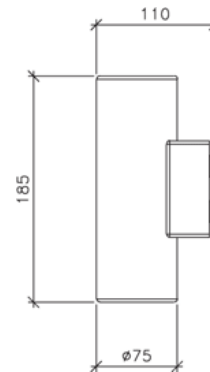

Light Source & Voltage 2 x 35W GU10

2x 11W Low energy 

Special Notes Larger versions available to request

Dimensions

h 185 x 75 x 110

Why Use This

-Modern version of the successful up/down cylinder, larger dimensions suit bigger walls.