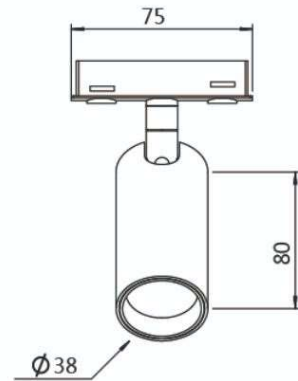

Accessories available to order

- -Honeycomb filter
- -Cross blade louvre