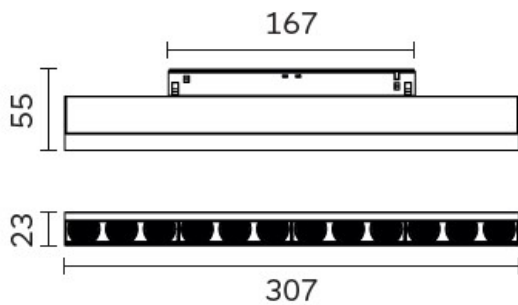

Detail | lighting Cortes 48v DT. Polaris 9629

N.B consider any loading restrictions of the track system

<http://www.detaillighting.co.uk/cortes-48v-system/p/184>

t. 01908 613256
sales@detaillighting.co.uk
www.detaillighting.co.uk

We reserve the right to change or withdraw specifications without prior notice E.&.O.E