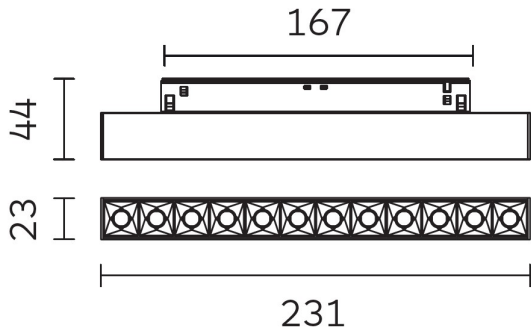

N.B consider any loading restrictions of the track system

<http://www.detaillighting.co.uk/cortes-48v-system/p/184>

t. 01908 613256
sales@detaillighting.co.uk
www.detaillighting.co.uk

We reserve the right to change or withdraw specifications without prior notice E.&.O.E