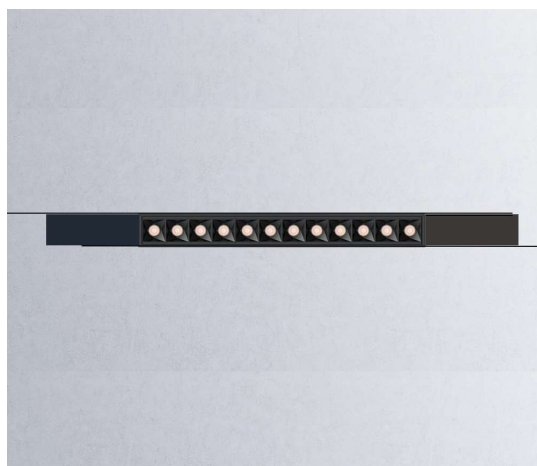

## Special Notes

Suitable for both surface track and deep recessed, see.p.2

Multiple configurations and module lengths available to order

**N.B consider any loading restrictions of the track system**

<http://www.detaillighting.co.uk/cortes-48v-system/p/184>