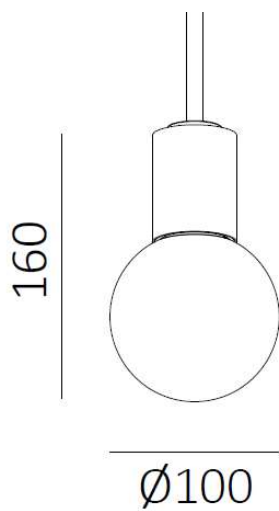

Detail | lighting Cortes 48v DT. PL3024

Cord length 2m