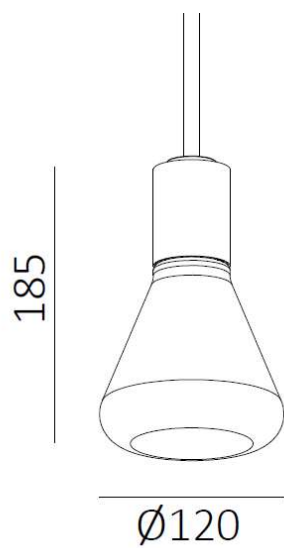

**Colour finish** BLACK RAL9017, custom RAL to order

**Dimensions (mm)** 185 (h) x 120 dia.

**Weight (KG)** 0.6

# Detail | lighting Cortes 48v DT. PL3023

Cord length 1.2m

**N.B consider any loading restrictions of the track system**

Link for available track systems [www.detaillighting.co.uk](http://www.detaillighting.co.uk)