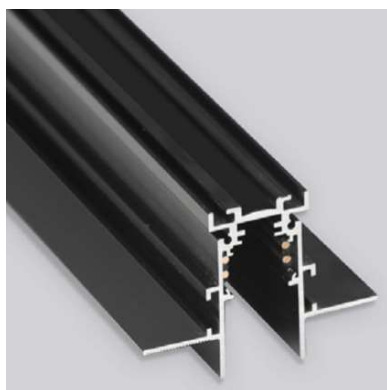

Cortes 48v Code : DT. Recess track

CE IP20 CRI>90 ³SDCM

Description

48v DC DALI addressable deep recessed trimless track. Contemporary look. suitable for all Cortes 48v fixtures.

Materials Die Cast Aluminium

Colour finish BLACK RAL9017, custom RAL to order

Dimensions (mm) 550 (h) x 37 dia.

Weight (KG) 1 per m

Dimming 0-10v or DALI, Casambi  allows dimming control of each fixture (remote)

Special Notes

Available in 1m, 2m lengths Accessories See technical / safety instructions p.2-3

t. 01908 613256

sales@detaillighting.co.uk

www.detaillighting.co.uk

All products produced in accordance to EN60598

Detail | lighting Cortes 48v DT. Recess track

Accessories

Feeder 4-wires **TLV-RN131 DA**

connector **TLV-JM-IC-B**

End-cap **TLV-RN132-B**

Fixed L connector **TLV-JM-LC-B**

Fixed 90deg. Bracket horizontal **TLV-RN135F**

Fixed 90deg. Bracket Vertical **TLV-RN135S**