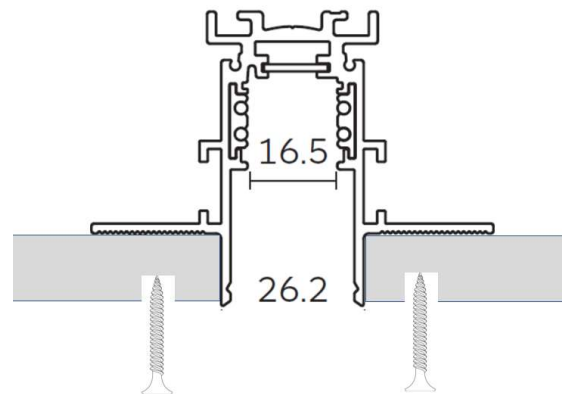

Cortes 48v Code : DT. Recess track

CE IP20 CRI>90 ³SDCM

Description

48v DC DALI addressable deep recessed trimless track. Contemporary look. suitable for all Cortes 48v fixtures.

Materials Die Cast Aluminium

Colour finish BLACK RAL9017, custom RAL to order

Dimensions (mm) 550 (h) x 37 dia.

Weight (KG) 1 per m

Dimming 0-10v or DALI, Casambi  allows dimming control of each fixture (remote)

Special Notes

Available in 1m, 2m lengths Accessories See technical / safety instructions p.2-3

t. 01908 613256

sales@detaillighting.co.uk

www.detaillighting.co.uk

All products produced in accordance to EN60598

Detail | lighting Cortes 48v DT. Recess track

Accessories

Feeder 4-wires **TLV-RN131 DA**

connector **TLV-JM-IC-B**

End-cap **TLV-RN132-B**

Fixed L connector **TLV-JM-LC-B**

Fixed 90deg. Bracket horizontal **TLV-RN135F**

Fixed 90deg. Bracket Vertical **TLV-RN135S**