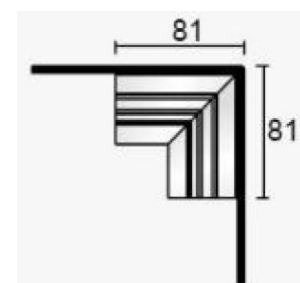

Colour finish BLACK RAL9017, custom RAL to order

Dimensions (mm) 550 (h) x 37 dia.

Weight (KG) 1 per m

Dimming 0-10v or DALI, Casambi  allows dimming control of each fixture (remote)

Special Notes

Available in 1m, 2m lengths Accessories See technical / safety instructions p.2-3

End-cap **TLV-RN132-B**

Fixed L connector **TLV-JM-LC-B**

Fixed 90deg. Bracket horizontal **TLV-RN135F**

Fixed 90deg. Bracket Vertical **TLV-RN135S**