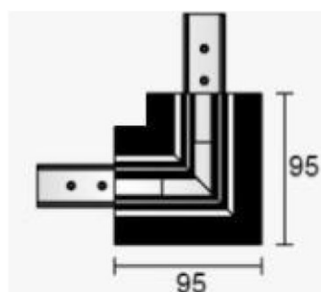

Colour finish BLACK RAL9017, custom RAL to order

Dimensions (mm) 550 (h) x 37 dia.

Weight (KG) 1 per m

Dimming 0-10v or DALI, Casambi  allows dimming control of each fixture (remote)

Special Notes

Available in 1m, 2m lengths Accessories See technical / safety instructions p.2-3

t. 01908 613256

sales@detaillighting.co.uk

www.detaillighting.co.uk

All products produced in accordance to EN60598

Detail | lighting Cortes 48v DT. Recess track

Accessories

Feeder 4-wires **TLV-RN131 DA**

connector **TLV-JM-IC-B**

End-cap **TLV-RN132-B**

Fixed L connector **TLV-JM-LC-B**

Fixed 90deg. Bracket horizontal **TLV-RN135F**

Fixed 90deg. Bracket Vertical **TLV-RN135S**