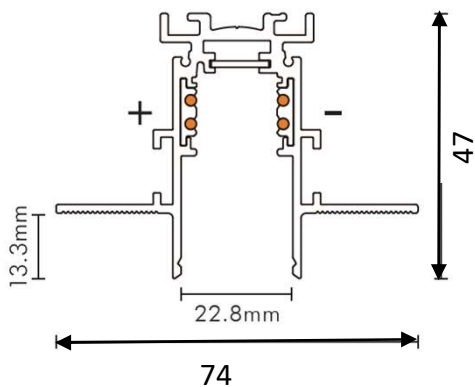

Cortes 48v Code : DT. Recess track

CE IP20 CRI>90 ³SDCM

Description

48v DC DALI addressable deep recessed trimless track. Contemporary look. suitable for all Cortes 48v fixtures.

Materials Die Cast Aluminium

Colour finish BLACK RAL9017, custom RAL to order

Dimensions (mm) 550 (h) x 37 dia.

Weight (KG) 1 per m

Dimming 0-10v or DALI, Casambi  allows dimming control of each fixture (remote)

Special Notes

Available in 1m, 2m lengths Accessories See technical / safety instructions p.2-3

t. 01908 613256

sales@detaillighting.co.uk

www.detaillighting.co.uk

All products produced in accordance to EN60598

Detail | lighting Cortes 48v DT. Recess track

Accessories

Feeder 4-wires **TLV-RN131 DA**

connector **TLV-JM-IC-B**

End-cap **TLV-RN132-B**

Fixed L connector **TLV-JM-LC-B**

Fixed 90deg. Bracket horizontal **TLV-RN135F**

Fixed 90deg. Bracket Vertical **TLV-RN135S**