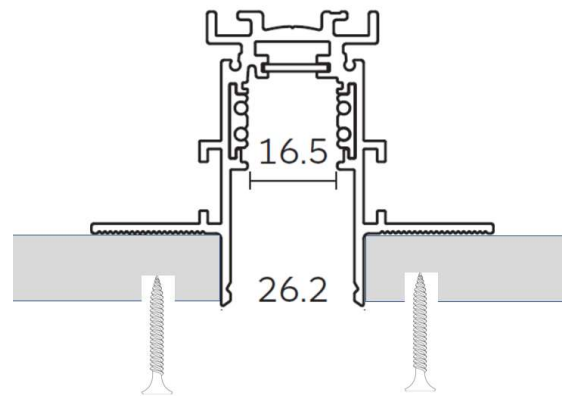

Detail | lighting Cortes 48v DT. Recess track