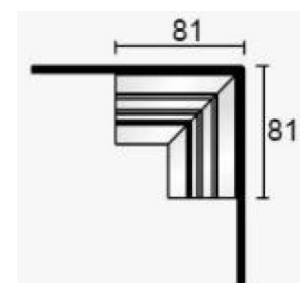

**Dimensions (mm)** 550 (h) x 37 dia.

**Weight (KG)** 1 per m

**Dimming** 0-10v or DALI, Casambi  allows dimming control of each fixture (remote)

## Accessories

Feeder 4-wires **TLV-RN131 DA**

connector **TLV-JM-IC-B**

End-cap **TLV-RN132-B**

Fixed L connector **TLV-JM-LC-B**

Fixed 90deg. Bracket horizontal  
**TLV-RN135F**

Fixed 90deg. Bracket Vertical  
**TLV-RN135S**