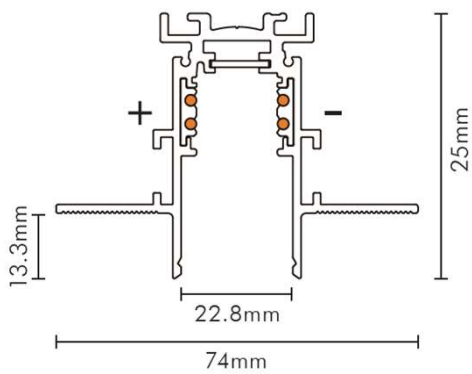

Detail | lighting Cortes 48v DT. Recess track