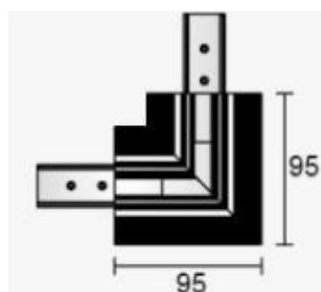

**Dimensions (mm)** 550 (h) x 37 dia.

**Weight (KG)** 1 per m

**Dimming** 0-10v or DALI, Casambi  allows dimming control of each fixture (remote)

## Accessories

Feeder 4-wires **TLV-RN131 DA**

connector **TLV-JM-IC-B**

End-cap **TLV-RN132-B**

Fixed L connector **TLV-JM-LC-B**

Fixed 90deg. Bracket horizontal  
**TLV-RN135F**

Fixed 90deg. Bracket Vertical  
**TLV-RN135S**