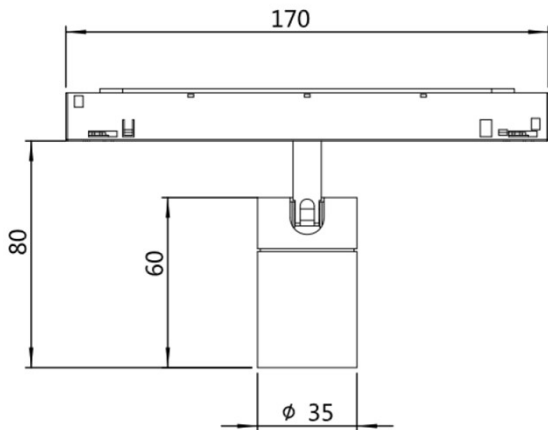

Detail | lighting Cortes 48v DT. ALT35

Long stem & short stem versions available