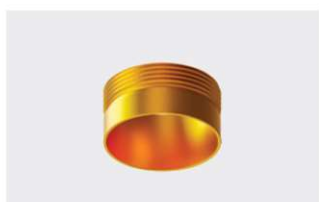

# Detail | lighting Cortes 48v DT. Pixo 9709

Cord length 1.5m

## Optional accessories

Acrylic diffuser

Colour Ring  
Colour 33

Colour Ring  
Colour 35

**2E07**

Colour Ring  
Colour 55

**2E07**

N.B consider any loading restrictions of the track system