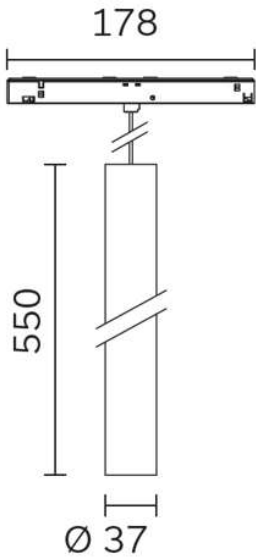

**Materials** Die Cast Aluminium

**Colour finish** BLACK RAL9017, custom RAL to order

**Dimensions (mm)** 550 (h) x 37 dia. **Weight (KG)** 0.4

## Light Source

Option A. 5.5w LED (500 lms. nom.) 48v 20°, 36° UGR < 19

**CCT available** 2700K / 3000K / 4000K

**Dimming** 0-10v or DALI, Casambi  allows dimming control of each fixture (remote)

# Detail | lighting Cortes 48v DT. Pixo 9709

Cord length 1.5m