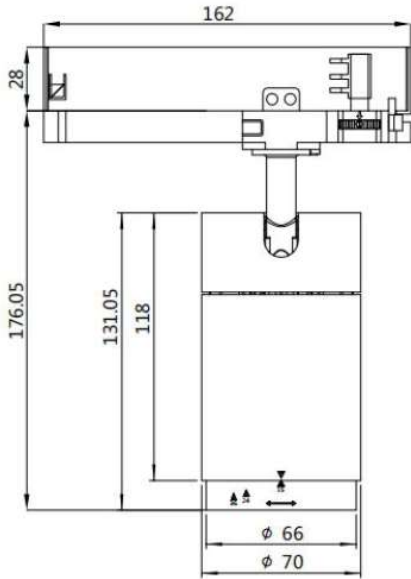

Detail | lighting Cortes 48v DT. ALT70ZOOM

Long stem & short stem versions available