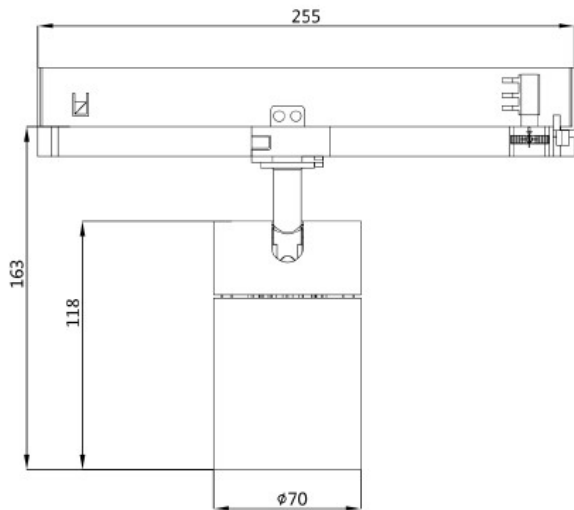

Detail | lighting Cortes 48v DT. ALT70

Long stem & short stem versions available